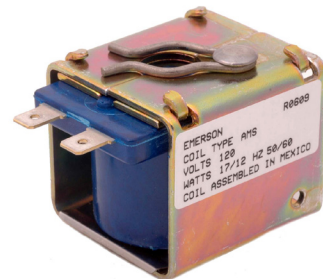

refrigerative supply

EMERSON™

**Coffee
On Us!**

Buy \$250
worth of Emerson
Flow products on a
single invoice, get a
\$25 Tim Horton's
or Starbucks
gift card.

Promotion from June 1 to July 31, 2018